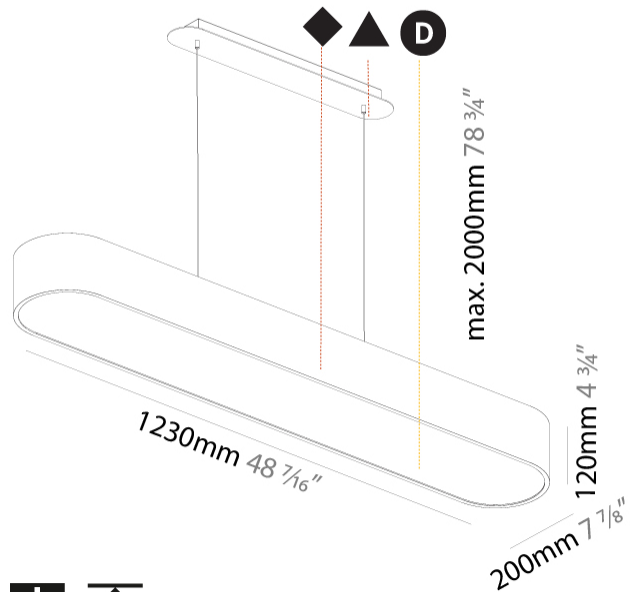

GENERAL

Series: Smoothy
Subseries: Smoothline
Brand: Prolicht
Division: Architectural
Mounting Type: Suspension
Mounting Location: Ceiling
Subcategory: Profile

PHYSICAL

Shape: Oblong
Length (mm): 1230
Length (in): 48 7/16
Width (mm): 200
Width (in): 7 7/8
Height (mm): 120
Height (in): 4 3/4
Max. Overall Height (mm): 2120
Max. Overall Height (in): 82 1/2
Light Distribution: Direct
Weight (kg): 8.855
Weight (lbs): 19.48
Diffuser: PMMA - Opal or Micro-Prism
Fixture Finish: SSR / BKV / CWI / CRY / HAB / UFT / ITA / RUA / FTG / MYG / LOD / PUS / FRO / FUP / KIA / POP / BLS / SPG / MEY / GOH / GUM / CHC / COM / ABZ / JAG / OBR / MOS / ROR
Fixture Material: Extruded Aluminum / Steel
Cable Details: 2000mm / 78 3/4"

ELECTRICAL

Lamp Type: LED (Zhaga Standard)
Input Wattage (W): 42
Total Output Wattage (W): 38
Dimming: Tri-Mode (Non-Dimming and Phase Dimming (120Vac only) and 0-10V Dimming)
Driver Included: Yes
Driver Location: Integrated
Driver Type: Constant Current - Universal
Driver Class: Class 1
Input Voltage (V): 120 - 277
Constant Current (MA): 500

LED

Number of LEDs: 12
Color Temperature (°K): 3000 / 3500 / 4000
Max. Delivered Lumen (lm): 2920 / 3146 / 3210
CRI: >80 CRI
Lamp Life (hrs): 50000

OPTICAL

RATINGS AND CERTIFICATIONS

Certified By: Certified for North American Standards
IP rating: IP20